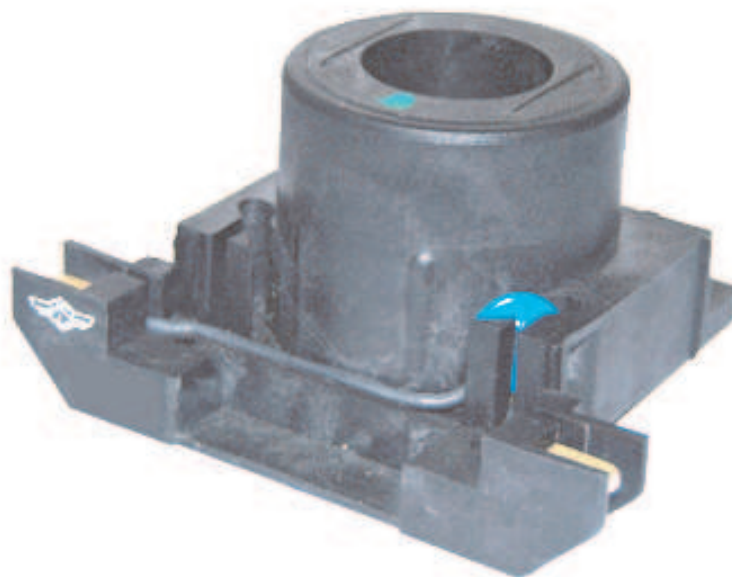

Tavola bobine - *Coil Table*

PN	Descrizione / <i>Description</i>
8582370	Bobina / Coil 130V 30 Watt
8582372	Bobina / Coil 190V 30 Watt
8582372/23	Bobina / Coil 190V 23 Watt
8582373	Bobina / Coil 220V 30 Watt
8582373/23	Bobina / Coil 220V 23 Watt
8582375	Bobina / Coil 250V 30 Watt
8582375/23	Bobina / Coil 250V 23 Watt
8582378	Bobina / Coil 440V 30 Watt
8582378/23	Bobina / Coil 440V 23 Watt